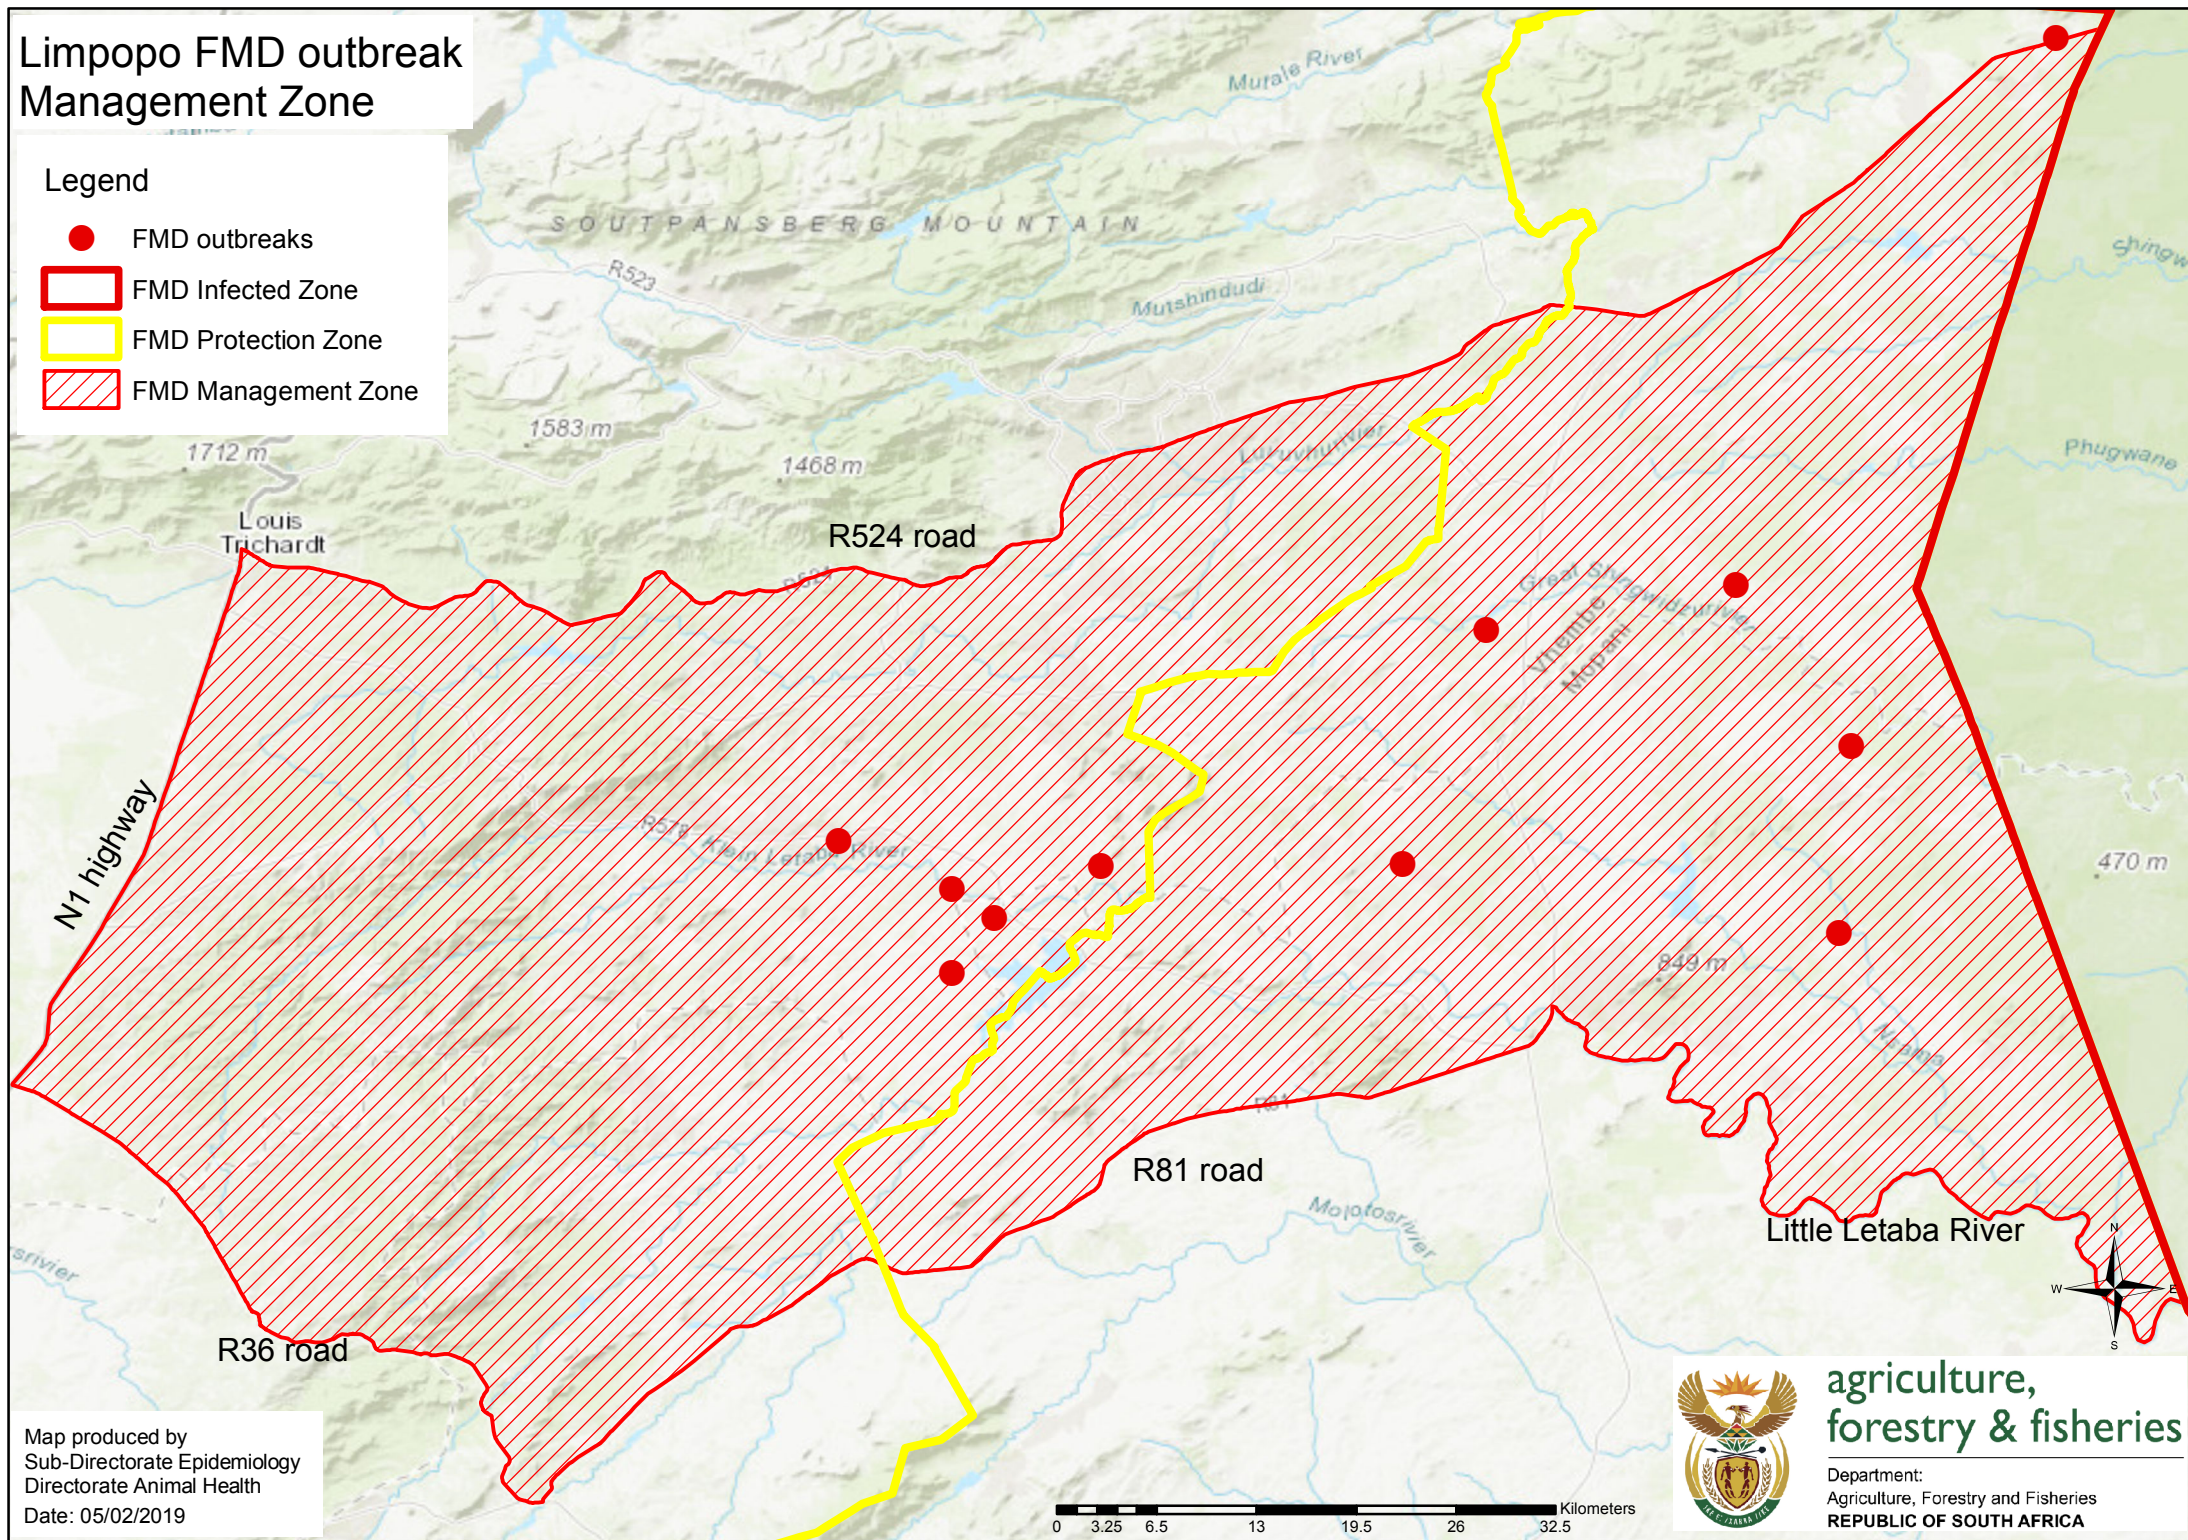

Limpopo FMD outbreak Management Zone

Legend

- FMD outbreaks
- ▭ FMD Infected Zone
- ▭ FMD Protection Zone
- ▨ FMD Management Zone

Map produced by
Sub-Directorate Epidemiology
Directorate Animal Health
Date: 05/02/2019

agriculture,
forestry & fisheries

Department:
Agriculture, Forestry and Fisheries
REPUBLIC OF SOUTH AFRICA